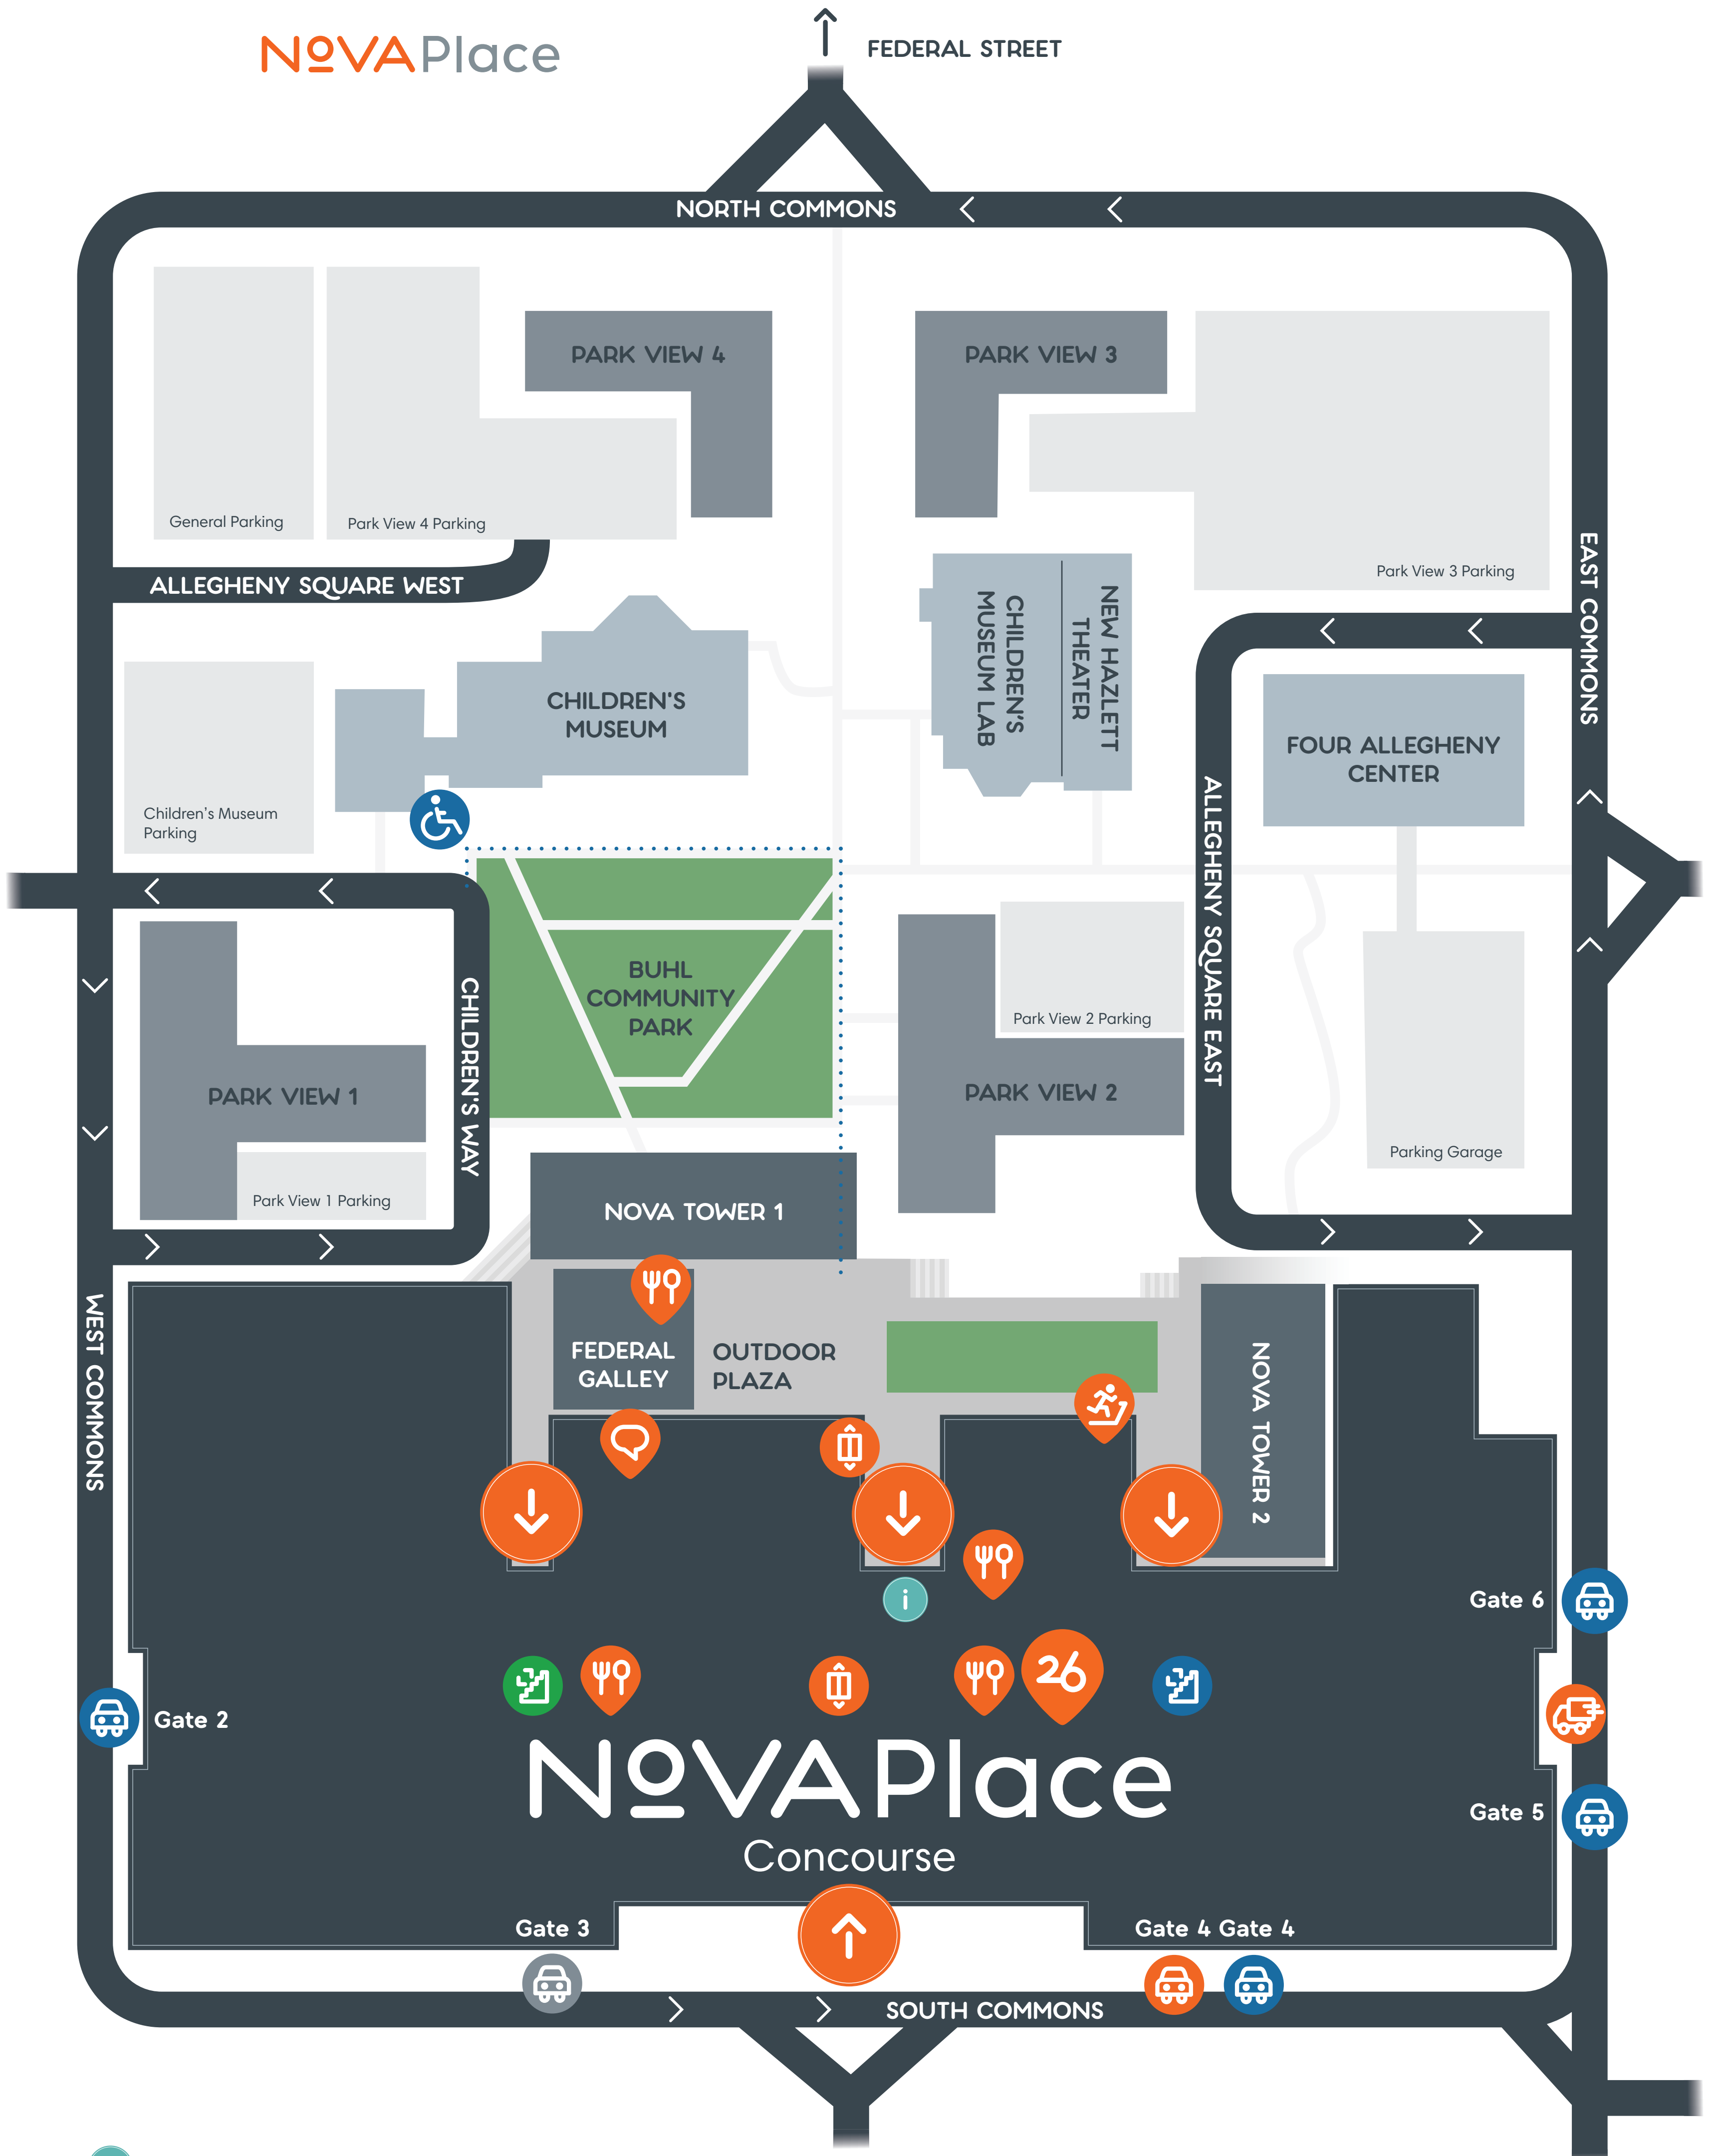

CAMPUS

NOVAPlace

FEDERAL STREET

Information

Alloy 26

Parking Garage Lease Entrance/Exit

Pedestrian Entrance

Food & Drink

Parking Garage Visitor Entrance

Elevator

DOWNTOWN

Union Fitness

Parking Garage Exit Only

East Stairwell to Garage

Conference Center

Designated Delivery Entrance

West Stairwell to Garage